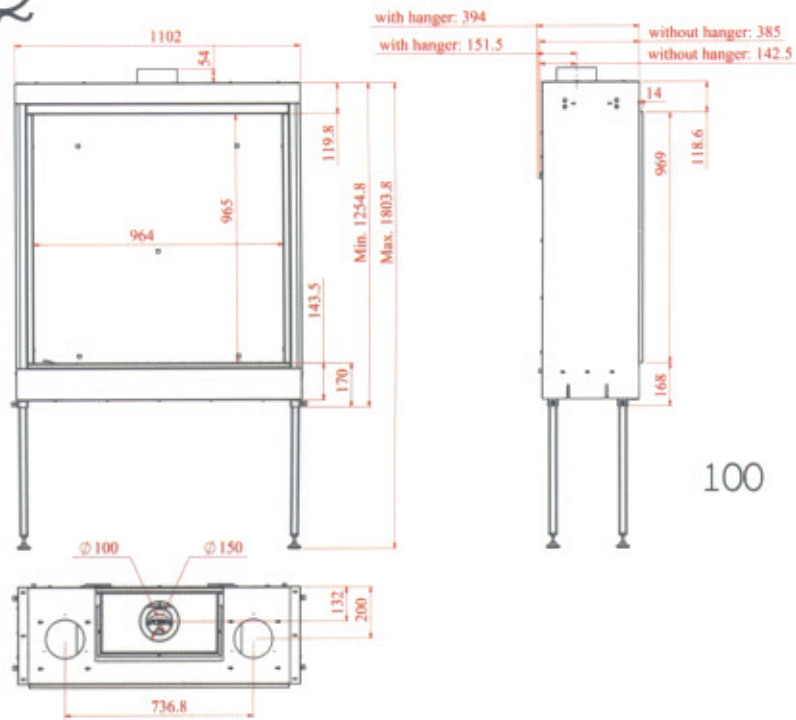

XLG

XXL

NV80

One face

Corner (Right)

Three face

Corner (Left)

	Mercury - XXL	Uranus Left - XXL	Uranus Right - XXL	Meridian - XXL	Geminy - XXL	Eros - XXL	Mercury - XLG	Uranus Left - XLG	Uranus Right - XLG	Meridian - XLG	Geminy - XLG	Eros - XLG	Mercury - XL	Uranus Left - XL	Uranus Right - XL	Meridian - XL	Geminy - XL	Eros - XL
Gas type LPG (G30,G31)	✓	✓	✓	✓	✓	✓	✓	✓	✓	✓	✓	✓	✓	✓	✓	✓	✓	✓
Input KW	19.5	19.5	19.5	19.5	19.5	19.5	16	16	16	16	16	16	12	12	12	12	12	12
Step A	9.8	9.8	9.8	9.8	9.8	9.8	8.0	8.0	8.0	8.0	8.0	8.0	6.0	6.0	6.0	6.0	6.0	6.0
Step B	9.8	9.8	9.8	9.8	9.8	9.8	8.0	8.0	8.0	8.0	8.0	8.0	6.0	6.0	6.0	6.0	6.0	6.0
Natural Gas (G20,G25)	✓	✓	✓	✓	✓	✓	✓	✓	✓	✓	✓	✓	✓	✓	✓	✓	✓	✓
Input KW	17	17	17	17	17	17	17.5	17.5	17.5	17.5	17.5	17.5	10	10	10	10	10	10
Step A	8.5	8.5	8.5	8.5	8.5	8.5	8.8	8.8	8.8	8.8	8.8	8.8	5.0	5.0	5.0	5.0	5.0	5.0
Step B	8.5	8.5	8.5	8.5	8.5	8.5	8.8	8.8	8.8	8.8	8.8	8.8	5.0	5.0	5.0	5.0	5.0	5.0
Energy conversion Efficiency Class (82% +)	A	A	A	A	A	A	A	A	A	A	A	A	A	A	A	A	A	A
Flue Size	130/200						130/200						130/200					
Control	Mertic GV-60						Mertic GV-60						Mertic GV-60					
Wi-Fi control option	✓	✓	✓	✓	✓	✓	✓	✓	✓	✓	✓	✓	✓	✓	✓	✓	✓	✓
Flame Decoration																		
Logs	✓	✓	✓	✓	✓	✓	✓	✓	✓	✓	✓	✓	✓	✓	✓	✓	✓	✓
Pebbles	✓	✓	✓	✓	✓	✓	✓	✓	✓	✓	✓	✓	✓	✓	✓	✓	✓	✓
Basalt	✓	✓	✓	✓	✓	✓	✓	✓	✓	✓	✓	✓	✓	✓	✓	✓	✓	✓
Decorative Glass Surrounding	✓	✓	✓	✓	✓	✓	✓	✓	✓	✓	✓	✓	✓	✓	✓	✓	✓	✓
Decorative stone Surrounding	✗	✗	✗	✗	✗	✗	✗	✗	✗	✗	✗	✗	✗	✗	✗	✗	✗	✗