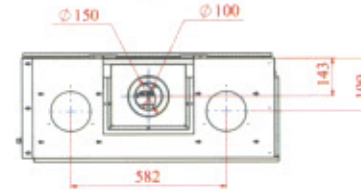

XLG

XXL

NV80

One face

Corner (Right)

Three face

Corner (Left)

	Mercury - XXL	Uranus Left - XXL	Uranus Right - XXL	Meridian - XXL	Geminy - XXL	Eros - XXL	Mercury - XLG	Uranus Left - XLG	Uranus Right - XLG	Meridian - XLG	Geminy - XLG	Eros - XLG	Mercury - XL	Uranus Left - XL	Uranus Right - XL	Meridian - XL	Geminy - XL	Eros - XL
Gas type LPG (G30,G31)	✓	✓	✓	✓	✓	✓	✓	✓	✓	✓	✓	✓	✓	✓	✓	✓	✓	✓
Input KW	19.5	19.5	19.5	19.5	19.5	19.5	16	16	16	16	16	16	12	12	12	12	12	12
Step A	9.8	9.8	9.8	9.8	9.8	9.8	8.0	8.0	8.0	8.0	8.0	8.0	6.0	6.0	6.0	6.0	6.0	6.0
Step B	9.8	9.8	9.8	9.8	9.8	9.8	8.0	8.0	8.0	8.0	8.0	8.0	6.0	6.0	6.0	6.0	6.0	6.0
Natural Gas (G20,G25)	✓	✓	✓	✓	✓	✓	✓	✓	✓	✓	✓	✓	✓	✓	✓	✓	✓	✓
Input KW	17	17	17	17	17	17	17.5	17.5	17.5	17.5	17.5	17.5	10	10	10	10	10	10
Step A	8.5	8.5	8.5	8.5	8.5	8.5	8.8	8.8	8.8	8.8	8.8	8.8	5.0	5.0	5.0	5.0	5.0	5.0
Step B	8.5	8.5	8.5	8.5	8.5	8.5	8.8	8.8	8.8	8.8	8.8	8.8	5.0	5.0	5.0	5.0	5.0	5.0
Energy conversion Efficiency Class (82% +)	A	A	A	A	A	A	A	A	A	A	A	A	A	A	A	A	A	A
Flue Size	130/200						130/200						130/200					
Control	Mertic GV-60						Mertic GV-60						Mertic GV-60					
Wi-Fi control option	✓	✓	✓	✓	✓	✓	✓	✓	✓	✓	✓	✓	✓	✓	✓	✓	✓	✓
Flame Decoration																		
Logs	✓	✓	✓	✓	✓	✓	✓	✓	✓	✓	✓	✓	✓	✓	✓	✓	✓	✓
Pebbles	✓	✓	✓	✓	✓	✓	✓	✓	✓	✓	✓	✓	✓	✓	✓	✓	✓	✓
Basalt	✓	✓	✓	✓	✓	✓	✓	✓	✓	✓	✓	✓	✓	✓	✓	✓	✓	✓
Decorative Glass Surrounding	✓	✓	✓	✓	✓	✓	✓	✓	✓	✓	✓	✓	✓	✓	✓	✓	✓	✓
Decorative stone Surrounding	✗	✗	✗	✗	✗	✗	✗	✗	✗	✗	✗	✗	✗	✗	✗	✗	✗	✗