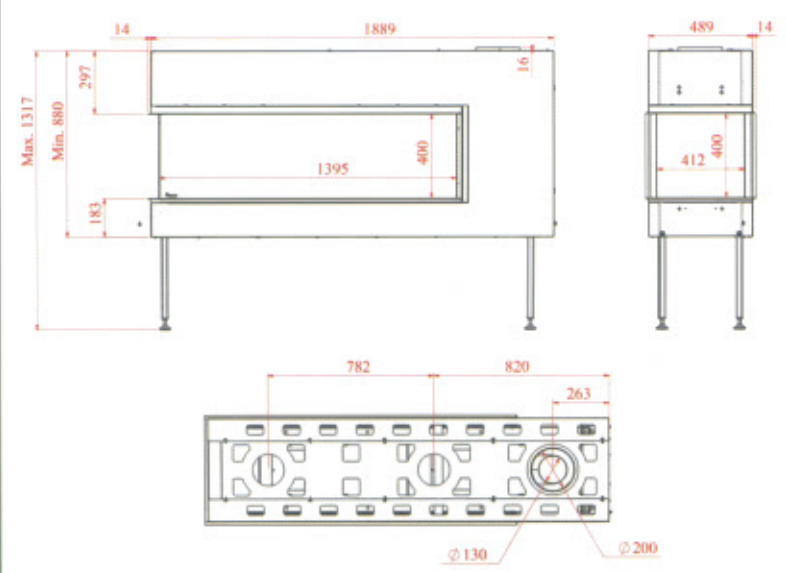

XLG

XXL

NV80

One face

Corner (Right)

Three face

Corner (Left)

	Mercury - XXL	Uranus Left - XXL	Uranus Right - XXL	Meridian - XXL	Geminy - XXL	Eros - XXL	Mercury - XLG	Uranus Left - XLG	Uranus Right - XLG	Meridian - XLG	Geminy - XLG	Eros - XLG	Mercury - XL	Uranus Left - XL	Uranus Right - XL	Meridian - XL	Geminy - XL	Eros - XL
Gas type LPG (G30,G31)	✓	✓	✓	✓	✓	✓	✓	✓	✓	✓	✓	✓	✓	✓	✓	✓	✓	✓
Input KW	19.5	19.5	19.5	19.5	19.5	19.5	16	16	16	16	16	16	12	12	12	12	12	12
Step A	9.8	9.8	9.8	9.8	9.8	9.8	8.0	8.0	8.0	8.0	8.0	8.0	6.0	6.0	6.0	6.0	6.0	6.0
Step B	9.8	9.8	9.8	9.8	9.8	9.8	8.0	8.0	8.0	8.0	8.0	8.0	6.0	6.0	6.0	6.0	6.0	6.0
Natural Gas (G20,G25)	✓	✓	✓	✓	✓	✓	✓	✓	✓	✓	✓	✓	✓	✓	✓	✓	✓	✓
Input KW	17	17	17	17	17	17	17.5	17.5	17.5	17.5	17.5	17.5	10	10	10	10	10	10
Step A	8.5	8.5	8.5	8.5	8.5	8.5	8.8	8.8	8.8	8.8	8.8	8.8	5.0	5.0	5.0	5.0	5.0	5.0
Step B	8.5	8.5	8.5	8.5	8.5	8.5	8.8	8.8	8.8	8.8	8.8	8.8	5.0	5.0	5.0	5.0	5.0	5.0
Energy conversion Efficiency Class (82% +)	A	A	A	A	A	A	A	A	A	A	A	A	A	A	A	A	A	A
Flue Size	130/200						130/200						130/200					
Control	Mertic GV-60						Mertic GV-60						Mertic GV-60					
Wi-Fi control option	✓	✓	✓	✓	✓	✓	✓	✓	✓	✓	✓	✓	✓	✓	✓	✓	✓	✓
Flame Decoration																		
Logs	✓	✓	✓	✓	✓	✓	✓	✓	✓	✓	✓	✓	✓	✓	✓	✓	✓	✓
Pebbles	✓	✓	✓	✓	✓	✓	✓	✓	✓	✓	✓	✓	✓	✓	✓	✓	✓	✓
Basalt	✓	✓	✓	✓	✓	✓	✓	✓	✓	✓	✓	✓	✓	✓	✓	✓	✓	✓
Decorative Glass Surrounding	✓	✓	✓	✓	✓	✓	✓	✓	✓	✓	✓	✓	✓	✓	✓	✓	✓	✓
Decorative stone Surrounding	✗	✗	✗	✗	✗	✗	✗	✗	✗	✗	✗	✗	✗	✗	✗	✗	✗	✗