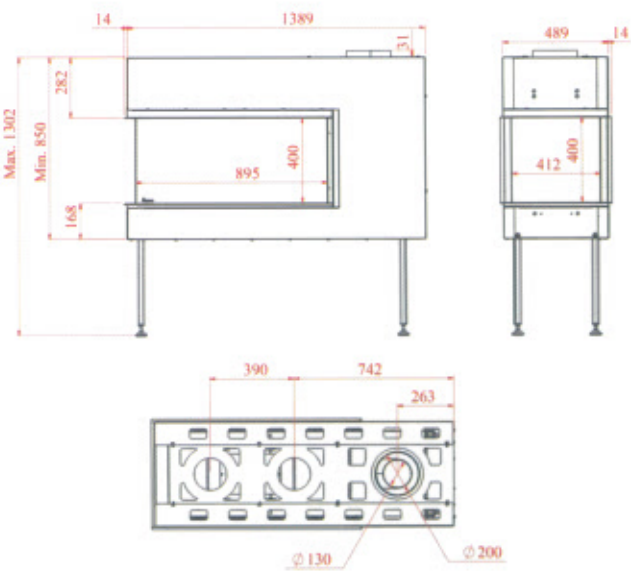

Eros

Medium