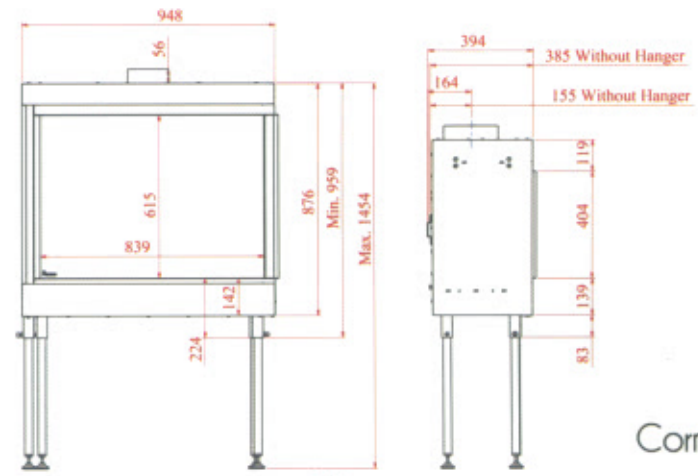

XLG

XXL

NV80

One face

Corner (Right)

Three face

Corner (Left)

	Mercury - XXL	Uranus Left - XXL	Uranus Right - XXL	Meridian - XXL	Geminy - XXL	Eros - XXL	Mercury - XLG	Uranus Left - XLG	Uranus Right - XLG	Meridian - XLG	Geminy - XLG	Eros - XLG	Mercury - XL	Uranus Left - XL	Uranus Right - XL	Meridian - XL	Geminy - XL	Eros - XL
Gas type LPG (G30,G31)	✓	✓	✓	✓	✓	✓	✓	✓	✓	✓	✓	✓	✓	✓	✓	✓	✓	✓
Input KW	19.5	19.5	19.5	19.5	19.5	19.5	16	16	16	16	16	16	12	12	12	12	12	12
Step A	9.8	9.8	9.8	9.8	9.8	9.8	8.0	8.0	8.0	8.0	8.0	8.0	6.0	6.0	6.0	6.0	6.0	6.0
Step B	9.8	9.8	9.8	9.8	9.8	9.8	8.0	8.0	8.0	8.0	8.0	8.0	6.0	6.0	6.0	6.0	6.0	6.0
Natural Gas (G20,G25)	✓	✓	✓	✓	✓	✓	✓	✓	✓	✓	✓	✓	✓	✓	✓	✓	✓	✓
Input KW	17	17	17	17	17	17	17.5	17.5	17.5	17.5	17.5	17.5	10	10	10	10	10	10
Step A	8.5	8.5	8.5	8.5	8.5	8.5	8.8	8.8	8.8	8.8	8.8	8.8	5.0	5.0	5.0	5.0	5.0	5.0
Step B	8.5	8.5	8.5	8.5	8.5	8.5	8.8	8.8	8.8	8.8	8.8	8.8	5.0	5.0	5.0	5.0	5.0	5.0
Energy conversion Efficiency Class (82% +)	A	A	A	A	A	A	A	A	A	A	A	A	A	A	A	A	A	A
Flue Size	130/200						130/200						130/200					
Control	Mertic GV-60						Mertic GV-60						Mertic GV-60					
Wi-Fi control option	✓	✓	✓	✓	✓	✓	✓	✓	✓	✓	✓	✓	✓	✓	✓	✓	✓	✓
Flame Decoration																		
Logs	✓	✓	✓	✓	✓	✓	✓	✓	✓	✓	✓	✓	✓	✓	✓	✓	✓	✓
Pebbles	✓	✓	✓	✓	✓	✓	✓	✓	✓	✓	✓	✓	✓	✓	✓	✓	✓	✓
Basalt	✓	✓	✓	✓	✓	✓	✓	✓	✓	✓	✓	✓	✓	✓	✓	✓	✓	✓
Decorative Glass Surrounding	✓	✓	✓	✓	✓	✓	✓	✓	✓	✓	✓	✓	✓	✓	✓	✓	✓	✓
Decorative stone Surrounding	✗	✗	✗	✗	✗	✗	✗	✗	✗	✗	✗	✗	✗	✗	✗	✗	✗	✗