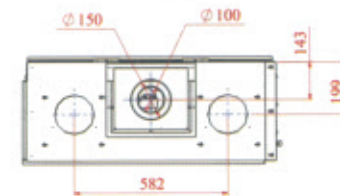

XLG

XXL

NV80

One face

Corner (Right)

Three face

Corner (Left)

	Mercury - XXL	Uranus Left - XXL	Uranus Right - XXL	Meridian - XXL	Geminy - XXL	Eros - XXL	Mercury - XLG	Uranus Left - XLG	Uranus Right - XLG	Meridian - XLG	Geminy - XLG	Eros - XLG	Mercury - XL	Uranus Left - XL	Uranus Right - XL	Meridian - XL	Geminy - XL	Eros - XL
Gas type LPG (G30,G31)	✓	✓	✓	✓	✓	✓	✓	✓	✓	✓	✓	✓	✓	✓	✓	✓	✓	✓
Input KW	19.5	19.5	19.5	19.5	19.5	19.5	16	16	16	16	16	16	12	12	12	12	12	12
Step A	9.8	9.8	9.8	9.8	9.8	9.8	8.0	8.0	8.0	8.0	8.0	8.0	6.0	6.0	6.0	6.0	6.0	6.0
Step B	9.8	9.8	9.8	9.8	9.8	9.8	8.0	8.0	8.0	8.0	8.0	8.0	6.0	6.0	6.0	6.0	6.0	6.0
Natural Gas (G20,G25)	✓	✓	✓	✓	✓	✓	✓	✓	✓	✓	✓	✓	✓	✓	✓	✓	✓	✓
Input KW	17	17	17	17	17	17	17.5	17.5	17.5	17.5	17.5	17.5	10	10	10	10	10	10
Step A	8.5	8.5	8.5	8.5	8.5	8.5	8.8	8.8	8.8	8.8	8.8	8.8	5.0	5.0	5.0	5.0	5.0	5.0
Step B	8.5	8.5	8.5	8.5	8.5	8.5	8.8	8.8	8.8	8.8	8.8	8.8	5.0	5.0	5.0	5.0	5.0	5.0
Energy conversion Efficiency Class (82% +)	A	A	A	A	A	A	A	A	A	A	A	A	A	A	A	A	A	A
Flue Size	130/200						130/200						130/200					
Control	Mertic GV-60						Mertic GV-60						Mertic GV-60					
Wi-Fi control option	✓	✓	✓	✓	✓	✓	✓	✓	✓	✓	✓	✓	✓	✓	✓	✓	✓	✓
Flame Decoration																		
Logs	✓	✓	✓	✓	✓	✓	✓	✓	✓	✓	✓	✓	✓	✓	✓	✓	✓	✓
Pebbles	✓	✓	✓	✓	✓	✓	✓	✓	✓	✓	✓	✓	✓	✓	✓	✓	✓	✓
Basalt	✓	✓	✓	✓	✓	✓	✓	✓	✓	✓	✓	✓	✓	✓	✓	✓	✓	✓
Decorative Glass Surrounding	✓	✓	✓	✓	✓	✓	✓	✓	✓	✓	✓	✓	✓	✓	✓	✓	✓	✓
Decorative stone Surrounding	✗	✗	✗	✗	✗	✗	✗	✗	✗	✗	✗	✗	✗	✗	✗	✗	✗	✗