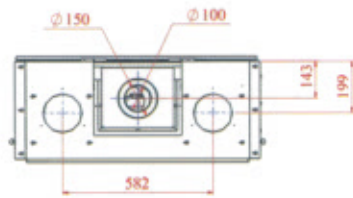

XLG

XXL

NV80

One face

Corner (Right)

Three face

Corner (Left)

	Mercury - XXL	Uranus Left - XXL	Uranus Right - XXL	Meridian - XXL	Geminy - XXL	Eros - XXL	Mercury - XLG	Uranus Left - XLG	Uranus Right - XLG	Meridian - XLG	Geminy - XLG	Eros - XLG	Mercury - XL	Uranus Left - XL	Uranus Right - XL	Meridian - XL	Geminy - XL	Eros - XL
Gas type LPG (G30,G31)	✓	✓	✓	✓	✓	✓	✓	✓	✓	✓	✓	✓	✓	✓	✓	✓	✓	✓
Input KW	19.5	19.5	19.5	19.5	19.5	19.5	16	16	16	16	16	16	12	12	12	12	12	12
Step A	9.8	9.8	9.8	9.8	9.8	9.8	8.0	8.0	8.0	8.0	8.0	8.0	6.0	6.0	6.0	6.0	6.0	6.0
Step B	9.8	9.8	9.8	9.8	9.8	9.8	8.0	8.0	8.0	8.0	8.0	8.0	6.0	6.0	6.0	6.0	6.0	6.0
Natural Gas (G20,G25)	✓	✓	✓	✓	✓	✓	✓	✓	✓	✓	✓	✓	✓	✓	✓	✓	✓	✓
Input KW	17	17	17	17	17	17	17.5	17.5	17.5	17.5	17.5	17.5	10	10	10	10	10	10
Step A	8.5	8.5	8.5	8.5	8.5	8.5	8.8	8.8	8.8	8.8	8.8	8.8	5.0	5.0	5.0	5.0	5.0	5.0
Step B	8.5	8.5	8.5	8.5	8.5	8.5	8.8	8.8	8.8	8.8	8.8	8.8	5.0	5.0	5.0	5.0	5.0	5.0
Energy conversion Efficiency Class (82% +)	A	A	A	A	A	A	A	A	A	A	A	A	A	A	A	A	A	A
Flue Size	130/200						130/200						130/200					
Control	Mertic GV-60						Mertic GV-60						Mertic GV-60					
Wi-Fi control option	✓	✓	✓	✓	✓	✓	✓	✓	✓	✓	✓	✓	✓	✓	✓	✓	✓	✓
Flame Decoration																		
Logs	✓	✓	✓	✓	✓	✓	✓	✓	✓	✓	✓	✓	✓	✓	✓	✓	✓	✓
Pebbles	✓	✓	✓	✓	✓	✓	✓	✓	✓	✓	✓	✓	✓	✓	✓	✓	✓	✓
Basalt	✓	✓	✓	✓	✓	✓	✓	✓	✓	✓	✓	✓	✓	✓	✓	✓	✓	✓
Decorative Glass Surrounding	✓	✓	✓	✓	✓	✓	✓	✓	✓	✓	✓	✓	✓	✓	✓	✓	✓	✓
Decorative stone Surrounding	✗	✗	✗	✗	✗	✗	✗	✗	✗	✗	✗	✗	✗	✗	✗	✗	✗	✗