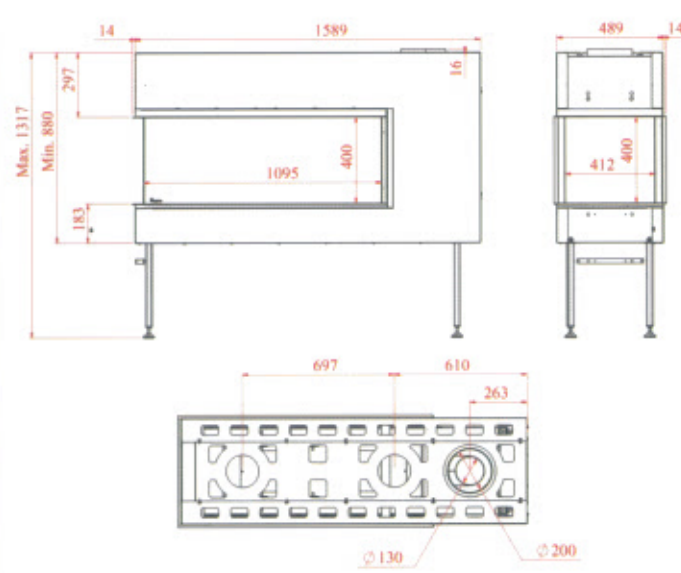

Eros

Medium

Largh

XL

XLG

XXL