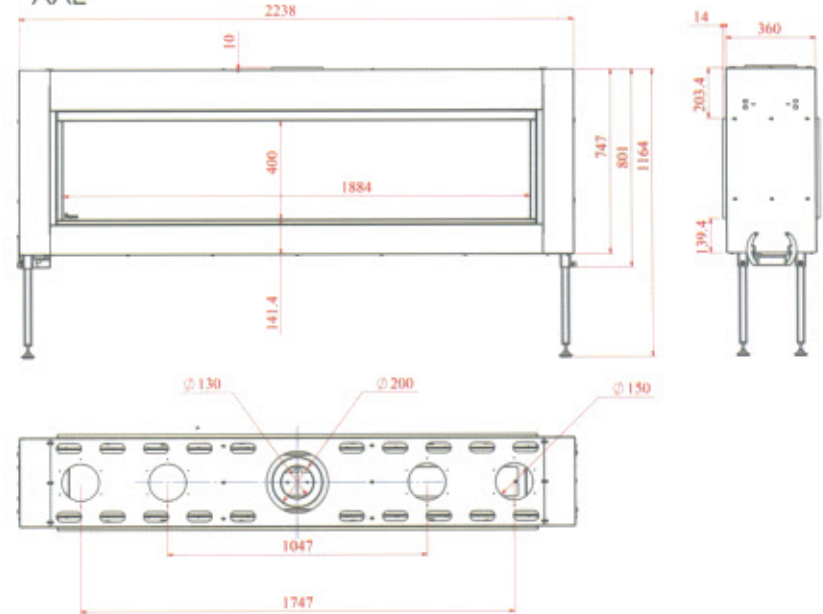

Gemini

Medium

Largh

XL

XLG

XXL