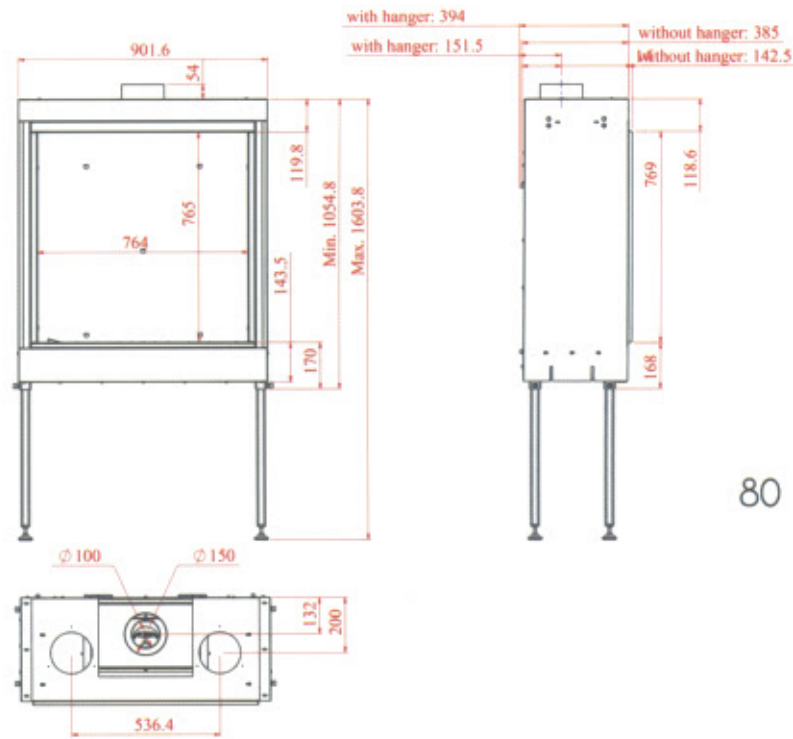

XLG

XXL

NV80

One face

Corner (Right)

Three face

Corner (Left)

	Mercury - XXL	Uranus Left - XXL	Uranus Right - XXL	Meridian - XXL	Geminy - XXL	Eros - XXL	Mercury - XLG	Uranus Left - XLG	Uranus Right - XLG	Meridian - XLG	Geminy - XLG	Eros - XLG	Mercury - XL	Uranus Left - XL	Uranus Right - XL	Meridian - XL	Geminy - XL	Eros - XL
Gas type LPG (G30,G31)	✓	✓	✓	✓	✓	✓	✓	✓	✓	✓	✓	✓	✓	✓	✓	✓	✓	✓
Input KW	19.5	19.5	19.5	19.5	19.5	19.5	16	16	16	16	16	16	12	12	12	12	12	12
Step A	9.8	9.8	9.8	9.8	9.8	9.8	8.0	8.0	8.0	8.0	8.0	8.0	6.0	6.0	6.0	6.0	6.0	6.0
Step B	9.8	9.8	9.8	9.8	9.8	9.8	8.0	8.0	8.0	8.0	8.0	8.0	6.0	6.0	6.0	6.0	6.0	6.0
Natural Gas (G20,G25)	✓	✓	✓	✓	✓	✓	✓	✓	✓	✓	✓	✓	✓	✓	✓	✓	✓	✓
Input KW	17	17	17	17	17	17	17.5	17.5	17.5	17.5	17.5	17.5	10	10	10	10	10	10
Step A	8.5	8.5	8.5	8.5	8.5	8.5	8.8	8.8	8.8	8.8	8.8	8.8	5.0	5.0	5.0	5.0	5.0	5.0
Step B	8.5	8.5	8.5	8.5	8.5	8.5	8.8	8.8	8.8	8.8	8.8	8.8	5.0	5.0	5.0	5.0	5.0	5.0
Energy conversion Efficiency Class (82% +)	A	A	A	A	A	A	A	A	A	A	A	A	A	A	A	A	A	A
Flue Size	130/200						130/200						130/200					
Control	Mertic GV-60						Mertic GV-60						Mertic GV-60					
Wi-Fi control option	✓	✓	✓	✓	✓	✓	✓	✓	✓	✓	✓	✓	✓	✓	✓	✓	✓	✓
Flame Decoration																		
Logs	✓	✓	✓	✓	✓	✓	✓	✓	✓	✓	✓	✓	✓	✓	✓	✓	✓	✓
Pebbles	✓	✓	✓	✓	✓	✓	✓	✓	✓	✓	✓	✓	✓	✓	✓	✓	✓	✓
Basalt	✓	✓	✓	✓	✓	✓	✓	✓	✓	✓	✓	✓	✓	✓	✓	✓	✓	✓
Decorative Glass Surrounding	✓	✓	✓	✓	✓	✓	✓	✓	✓	✓	✓	✓	✓	✓	✓	✓	✓	✓
Decorative stone Surrounding	✗	✗	✗	✗	✗	✗	✗	✗	✗	✗	✗	✗	✗	✗	✗	✗	✗	✗