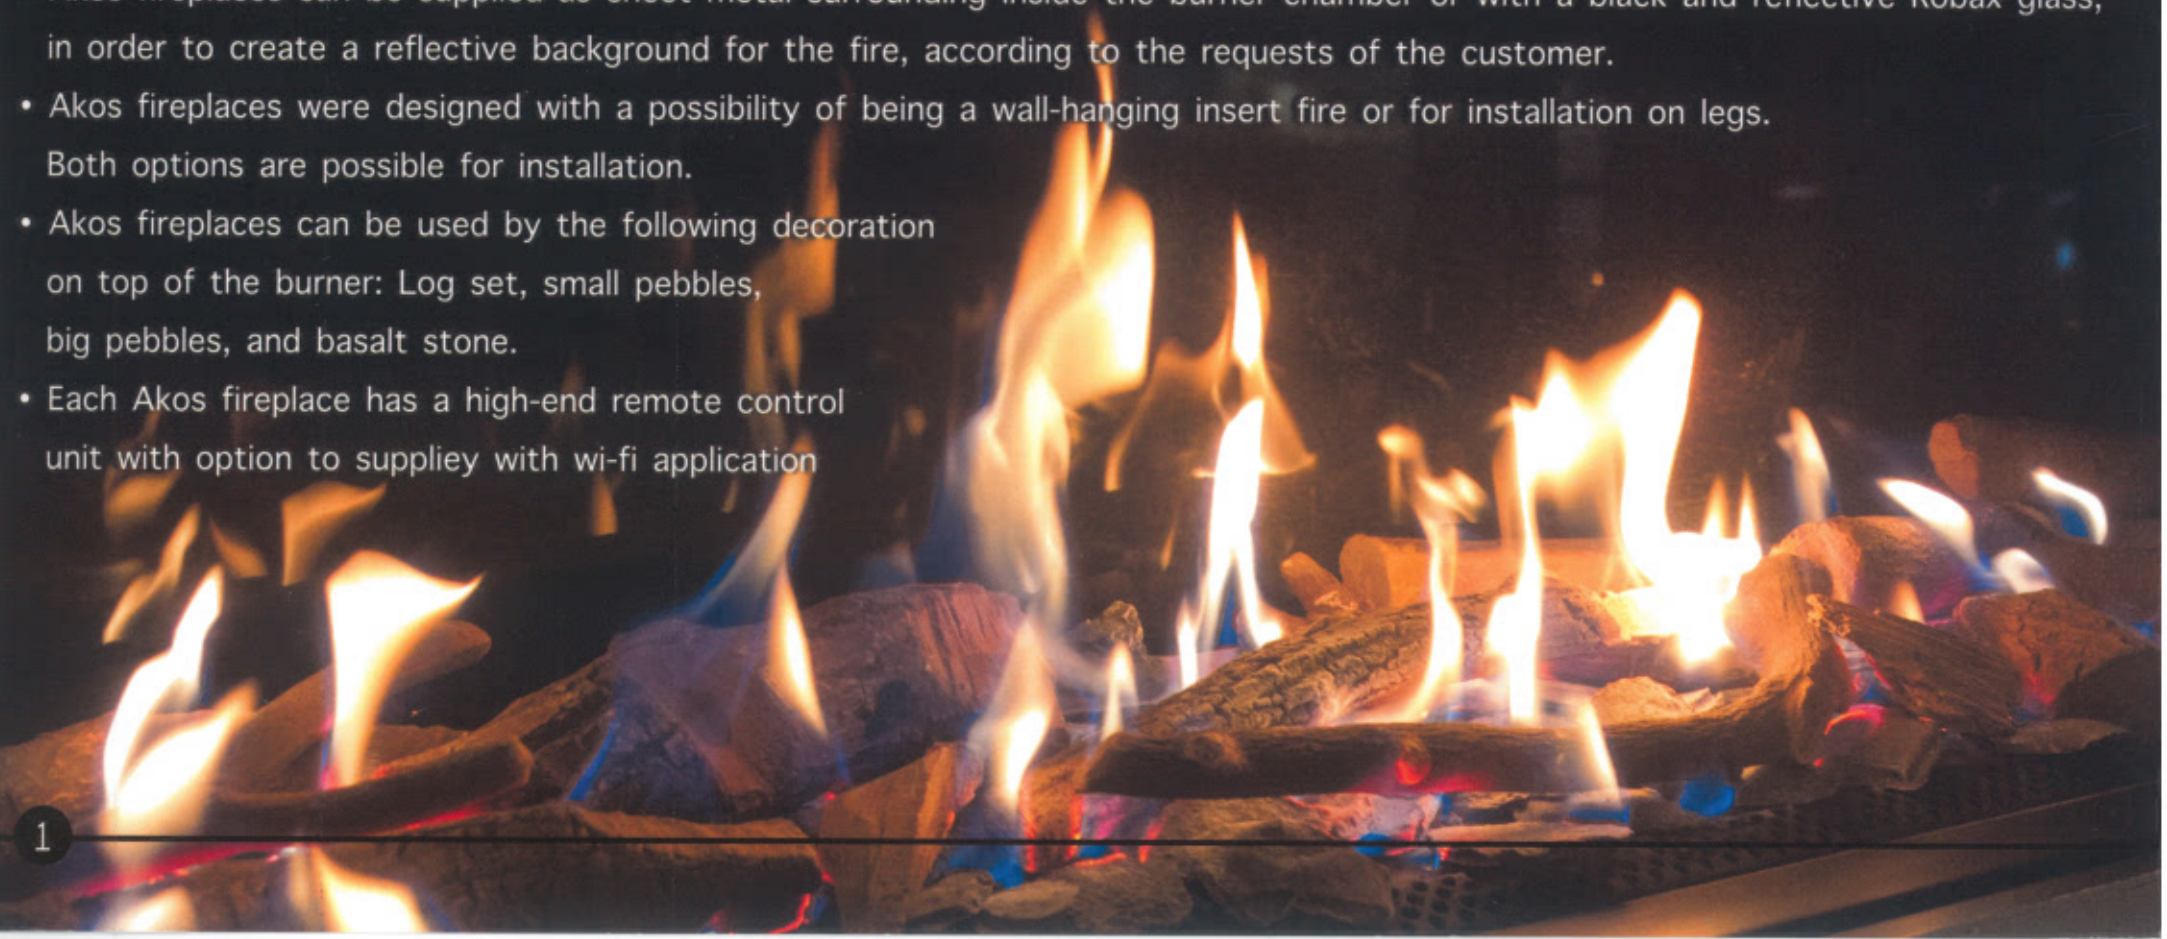

High End Collection

AKOS

- Akos fireplaces have been designed as a minimalistic product line.
- Akos fireplaces have been designed by the best engineers in the field.
- Akos fireplace have been patented as a high-efficiency gas fireplace by the inventor Albert Sason, who has an experience of 25 years of designing, building, and creating fireplaces.
- Akos fireplace burner technology have been patented.
- The energy rating of the Akos Fireplaces is Type A, meaning that they can be used as a heating element with a nice and decorative flame effect, or as a decorative fireplaces by using one of two burner steps.
- All types of the Akos fireplaces come with a step burner within the immense range of models offered by Akos.
- The warranty of the Akos burner is 10 years for all types of approved gas by the European Standards Institute.
- Akos fireplaces can be supplied as sheet metal surrounding inside the burner chamber or with a black and reflective Robax glass, in order to create a reflective background for the fire, according to the requests of the customer.
- Akos fireplaces were designed with a possibility of being a wall-hanging insert fire or for installation on legs. Both options are possible for installation.
- Akos fireplaces can be used by the following decoration on top of the burner: Log set, small pebbles, big pebbles, and basalt stone.
- Each Akos fireplace has a high-end remote control unit with option to supply with wi-fi application