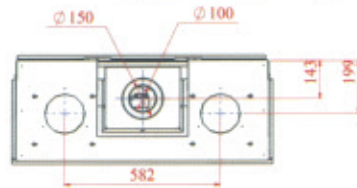

XLG

XXL

NV80

One face

Corner (Right)

Three face

Corner (Left)

	Mercury - XXL	Uranus Left - XXL	Uranus Right - XXL	Meridian - XXL	Geminy - XXL	Eros - XXL	Mercury - XLG	Uranus Left - XLG	Uranus Right - XLG	Meridian - XLG	Geminy - XLG	Eros - XLG	Mercury - XL	Uranus Left - XL	Uranus Right - XL	Meridian - XL	Geminy - XL	Eros - XL
Gas type LPG (G30,G31)	✓	✓	✓	✓	✓	✓	✓	✓	✓	✓	✓	✓	✓	✓	✓	✓	✓	✓
Input KW	19.5	19.5	19.5	19.5	19.5	19.5	16	16	16	16	16	16	12	12	12	12	12	12
Step A	9.8	9.8	9.8	9.8	9.8	9.8	8.0	8.0	8.0	8.0	8.0	8.0	6.0	6.0	6.0	6.0	6.0	6.0
Step B	9.8	9.8	9.8	9.8	9.8	9.8	8.0	8.0	8.0	8.0	8.0	8.0	6.0	6.0	6.0	6.0	6.0	6.0
Natural Gas (G20,G25)	✓	✓	✓	✓	✓	✓	✓	✓	✓	✓	✓	✓	✓	✓	✓	✓	✓	✓
Input KW	17	17	17	17	17	17	17.5	17.5	17.5	17.5	17.5	17.5	10	10	10	10	10	10
Step A	8.5	8.5	8.5	8.5	8.5	8.5	8.8	8.8	8.8	8.8	8.8	8.8	5.0	5.0	5.0	5.0	5.0	5.0
Step B	8.5	8.5	8.5	8.5	8.5	8.5	8.8	8.8	8.8	8.8	8.8	8.8	5.0	5.0	5.0	5.0	5.0	5.0
Energy conversion Efficiency Class (82% +)	A	A	A	A	A	A	A	A	A	A	A	A	A	A	A	A	A	A
Flue Size	130/200						130/200						130/200					
Control	Mertic GV-60						Mertic GV-60						Mertic GV-60					
Wi-Fi control option	✓	✓	✓	✓	✓	✓	✓	✓	✓	✓	✓	✓	✓	✓	✓	✓	✓	✓
Flame Decoration																		
Logs	✓	✓	✓	✓	✓	✓	✓	✓	✓	✓	✓	✓	✓	✓	✓	✓	✓	✓
Pebbles	✓	✓	✓	✓	✓	✓	✓	✓	✓	✓	✓	✓	✓	✓	✓	✓	✓	✓
Basalt	✓	✓	✓	✓	✓	✓	✓	✓	✓	✓	✓	✓	✓	✓	✓	✓	✓	✓
Decorative Glass Surrounding	✓	✓	✓	✓	✓	✓	✓	✓	✓	✓	✓	✓	✓	✓	✓	✓	✓	✓
Decorative stone Surrounding	✗	✗	✗	✗	✗	✗	✗	✗	✗	✗	✗	✗	✗	✗	✗	✗	✗	✗