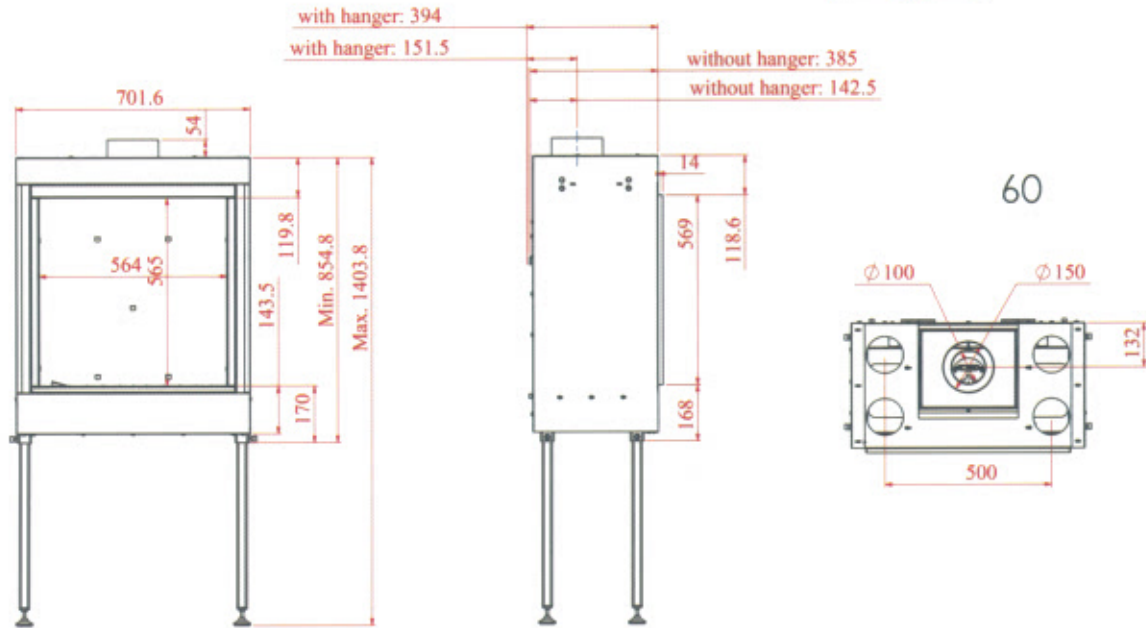

XLG

XXL

NV80

One face

Corner (Right)

Three face

Corner (Left)

	Mercury - XXL	Uranus Left - XXL	Uranus Right - XXL	Meridian - XXL	Geminy - XXL	Eros - XXL	Mercury - XLG	Uranus Left - XLG	Uranus Right - XLG	Meridian - XLG	Geminy - XLG	Eros - XLG	Mercury - XL	Uranus Left - XL	Uranus Right - XL	Meridian - XL	Geminy - XL	Eros - XL
Gas type LPG (G30,G31)	✓	✓	✓	✓	✓	✓	✓	✓	✓	✓	✓	✓	✓	✓	✓	✓	✓	✓
Input KW	19.5	19.5	19.5	19.5	19.5	19.5	16	16	16	16	16	16	12	12	12	12	12	12
Step A	9.8	9.8	9.8	9.8	9.8	9.8	8.0	8.0	8.0	8.0	8.0	8.0	6.0	6.0	6.0	6.0	6.0	6.0
Step B	9.8	9.8	9.8	9.8	9.8	9.8	8.0	8.0	8.0	8.0	8.0	8.0	6.0	6.0	6.0	6.0	6.0	6.0
Natural Gas (G20,G25)	✓	✓	✓	✓	✓	✓	✓	✓	✓	✓	✓	✓	✓	✓	✓	✓	✓	✓
Input KW	17	17	17	17	17	17	17.5	17.5	17.5	17.5	17.5	17.5	10	10	10	10	10	10
Step A	8.5	8.5	8.5	8.5	8.5	8.5	8.8	8.8	8.8	8.8	8.8	8.8	5.0	5.0	5.0	5.0	5.0	5.0
Step B	8.5	8.5	8.5	8.5	8.5	8.5	8.8	8.8	8.8	8.8	8.8	8.8	5.0	5.0	5.0	5.0	5.0	5.0
Energy conversion Efficiency Class (82% +)	A	A	A	A	A	A	A	A	A	A	A	A	A	A	A	A	A	A
Flue Size	130/200						130/200						130/200					
Control	Mertic GV-60						Mertic GV-60						Mertic GV-60					
Wi-Fi control option	✓	✓	✓	✓	✓	✓	✓	✓	✓	✓	✓	✓	✓	✓	✓	✓	✓	✓
Flame Decoration																		
Logs	✓	✓	✓	✓	✓	✓	✓	✓	✓	✓	✓	✓	✓	✓	✓	✓	✓	✓
Pebbles	✓	✓	✓	✓	✓	✓	✓	✓	✓	✓	✓	✓	✓	✓	✓	✓	✓	✓
Basalt	✓	✓	✓	✓	✓	✓	✓	✓	✓	✓	✓	✓	✓	✓	✓	✓	✓	✓
Decorative Glass Surrounding	✓	✓	✓	✓	✓	✓	✓	✓	✓	✓	✓	✓	✓	✓	✓	✓	✓	✓
Decorative stone Surrounding	✗	✗	✗	✗	✗	✗	✗	✗	✗	✗	✗	✗	✗	✗	✗	✗	✗	✗