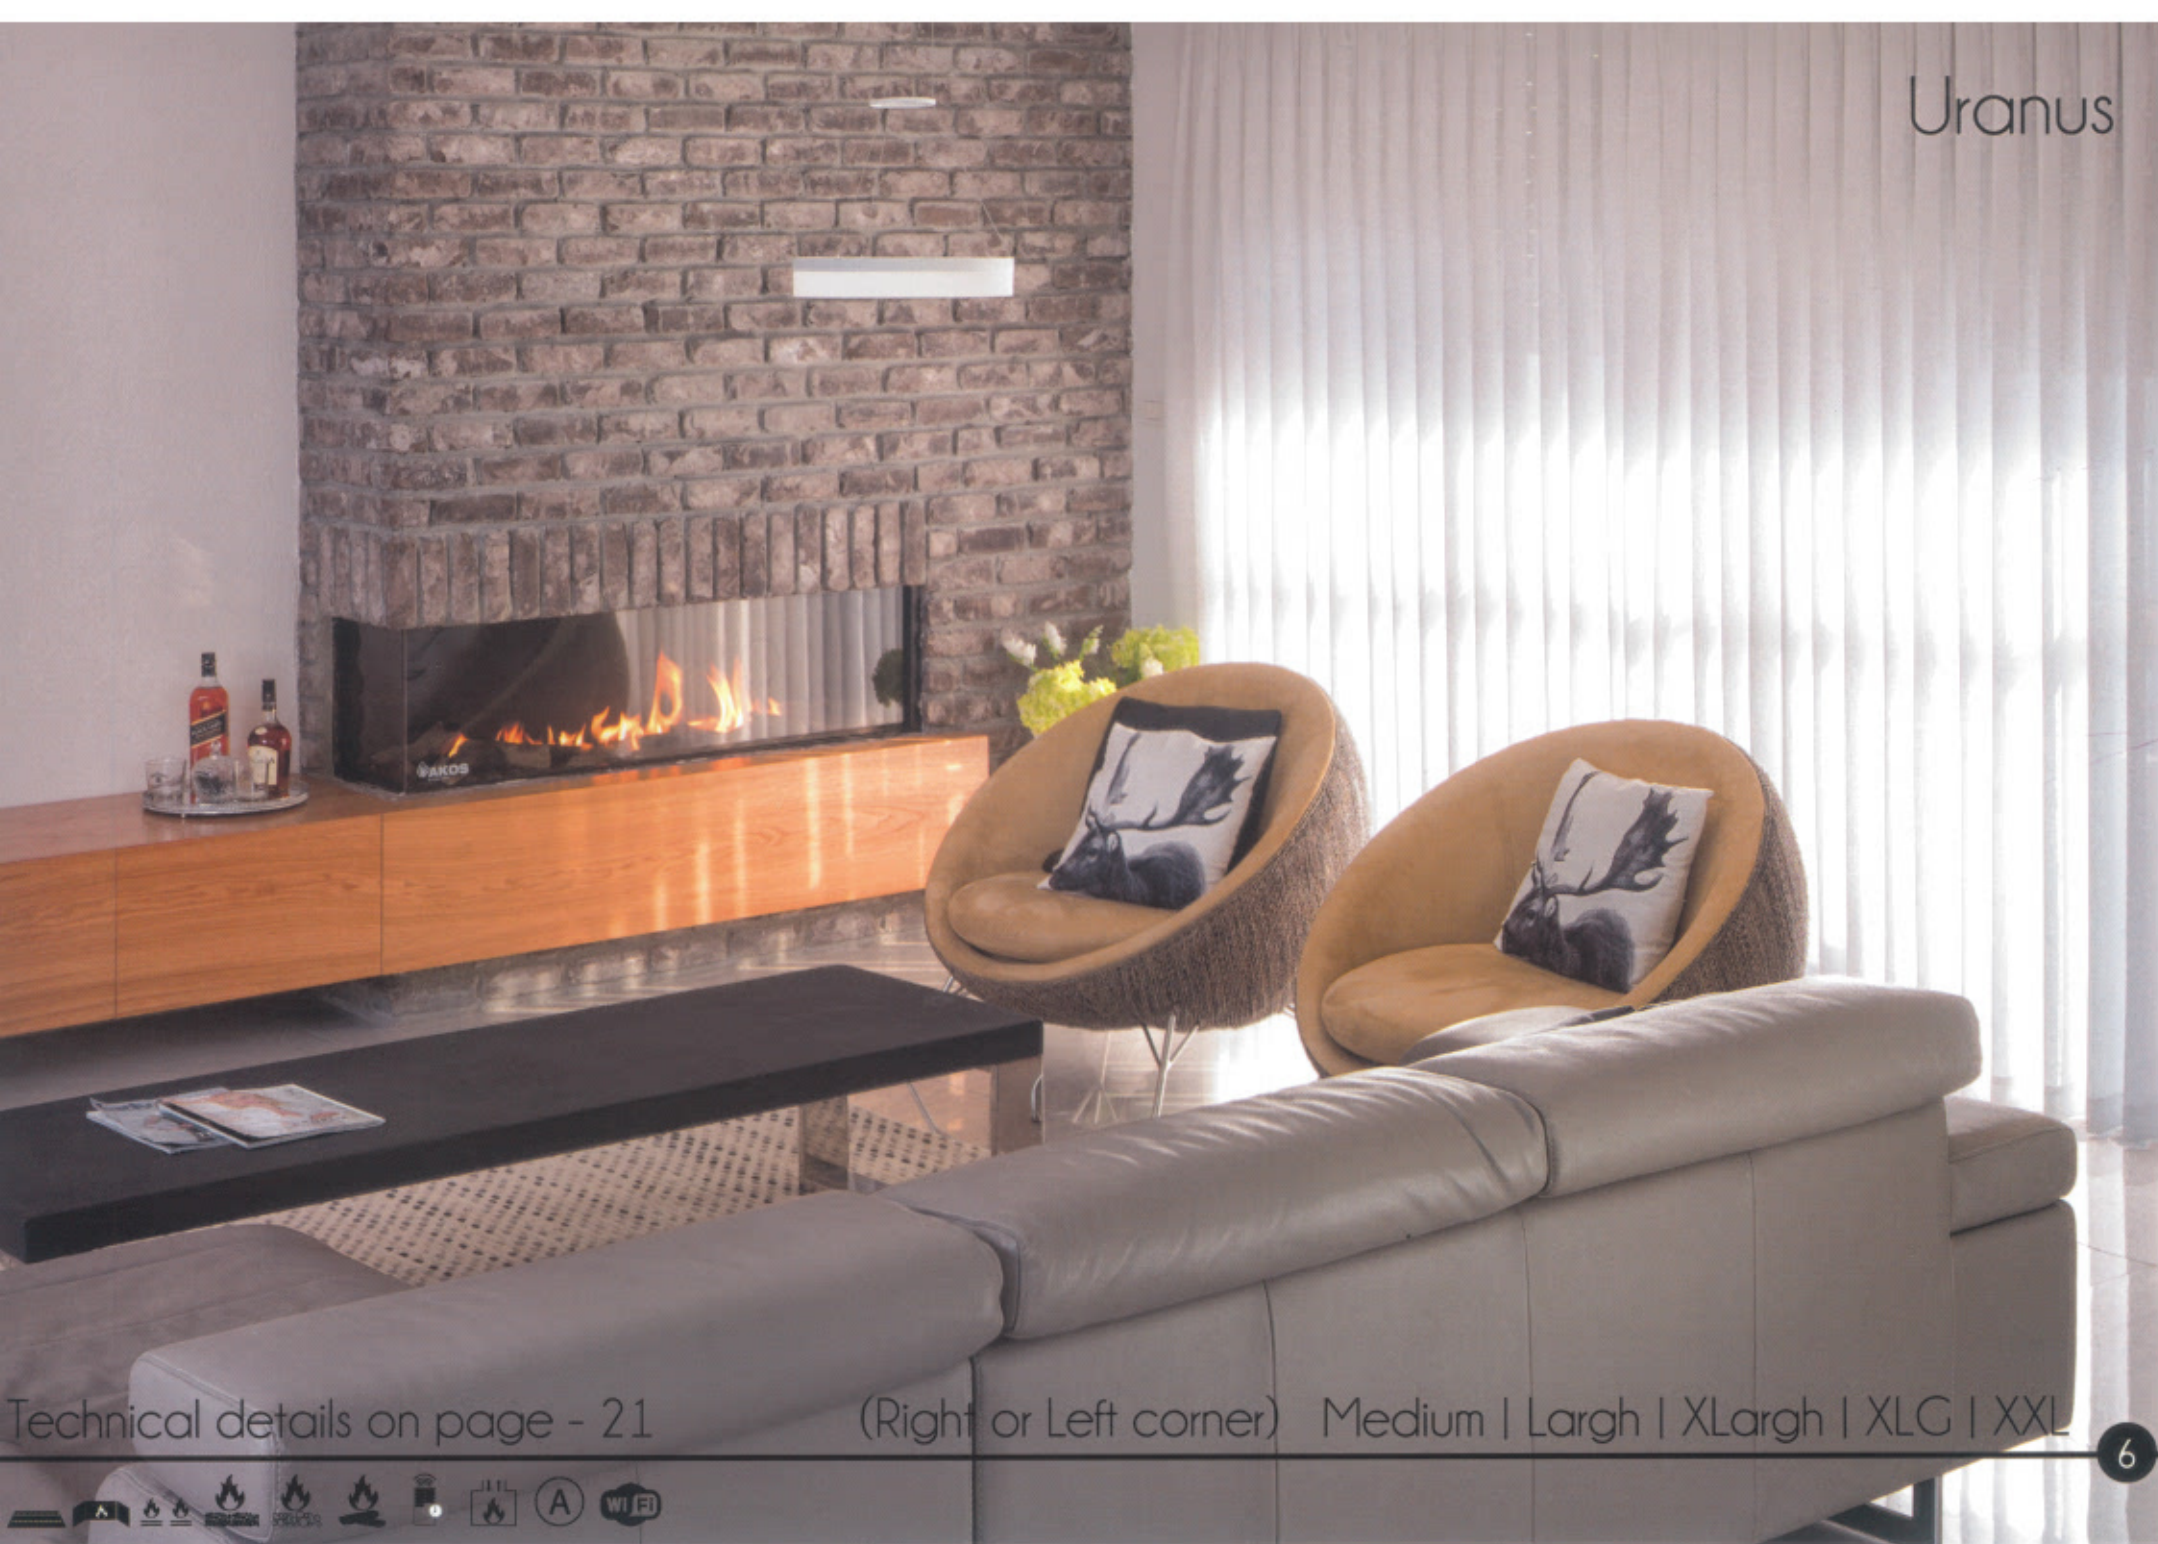

Technical details on page - 21

(Right or Left corner) Medium | Largh | XLargh | XLG | XXL