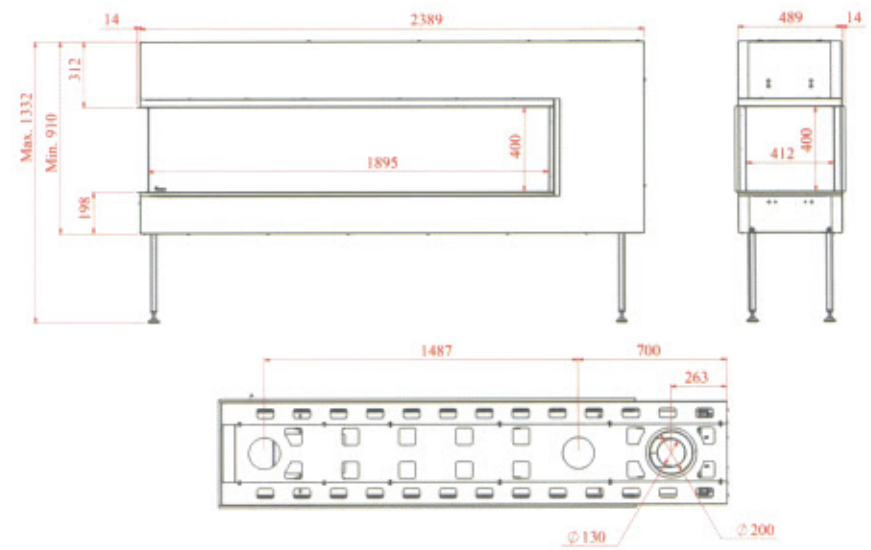

XLG

XXL

NV80

One face

Corner (Right)

Three face

Corner (Left)

	Mercury - XXL	Uranus Left - XXL	Uranus Right - XXL	Meridian - XXL	Geminy - XXL	Eros - XXL	Mercury - XLG	Uranus Left - XLG	Uranus Right - XLG	Meridian - XLG	Geminy - XLG	Eros - XLG	Mercury - XL	Uranus Left - XL	Uranus Right - XL	Meridian - XL	Geminy - XL	Eros - XL
Gas type LPG (G30,G31)	✓	✓	✓	✓	✓	✓	✓	✓	✓	✓	✓	✓	✓	✓	✓	✓	✓	✓
Input KW	19.5	19.5	19.5	19.5	19.5	19.5	16	16	16	16	16	16	12	12	12	12	12	12
Step A	9.8	9.8	9.8	9.8	9.8	9.8	8.0	8.0	8.0	8.0	8.0	8.0	6.0	6.0	6.0	6.0	6.0	6.0
Step B	9.8	9.8	9.8	9.8	9.8	9.8	8.0	8.0	8.0	8.0	8.0	8.0	6.0	6.0	6.0	6.0	6.0	6.0
Natural Gas (G20,G25)	✓	✓	✓	✓	✓	✓	✓	✓	✓	✓	✓	✓	✓	✓	✓	✓	✓	✓
Input KW	17	17	17	17	17	17	17.5	17.5	17.5	17.5	17.5	17.5	10	10	10	10	10	10
Step A	8.5	8.5	8.5	8.5	8.5	8.5	8.8	8.8	8.8	8.8	8.8	8.8	5.0	5.0	5.0	5.0	5.0	5.0
Step B	8.5	8.5	8.5	8.5	8.5	8.5	8.8	8.8	8.8	8.8	8.8	8.8	5.0	5.0	5.0	5.0	5.0	5.0
Energy conversion Efficiency Class (82% +)	A	A	A	A	A	A	A	A	A	A	A	A	A	A	A	A	A	A
Flue Size	130/200						130/200						130/200					
Control	Mertic GV-60						Mertic GV-60						Mertic GV-60					
Wi-Fi control option	✓	✓	✓	✓	✓	✓	✓	✓	✓	✓	✓	✓	✓	✓	✓	✓	✓	✓
Flame Decoration																		
Logs	✓	✓	✓	✓	✓	✓	✓	✓	✓	✓	✓	✓	✓	✓	✓	✓	✓	✓
Pebbles	✓	✓	✓	✓	✓	✓	✓	✓	✓	✓	✓	✓	✓	✓	✓	✓	✓	✓
Basalt	✓	✓	✓	✓	✓	✓	✓	✓	✓	✓	✓	✓	✓	✓	✓	✓	✓	✓
Decorative Glass Surrounding	✓	✓	✓	✓	✓	✓	✓	✓	✓	✓	✓	✓	✓	✓	✓	✓	✓	✓
Decorative stone Surrounding	✗	✗	✗	✗	✗	✗	✗	✗	✗	✗	✗	✗	✗	✗	✗	✗	✗	✗