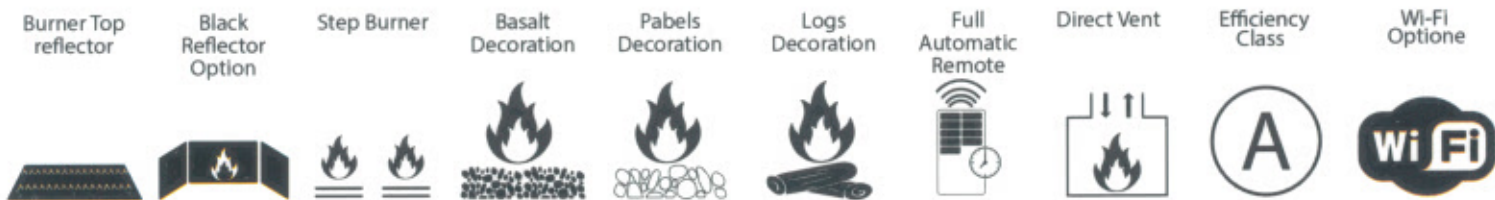

XLG

XXL

NV80

One face

Corner (Right)

Three face

Corner (Left)

	Mercury - XXL	Uranus Left - XXL	Uranus Right - XXL	Meridian - XXL	Geminy - XXL	Eros - XXL	Mercury - XLG	Uranus Left - XLG	Uranus Right - XLG	Meridian - XLG	Geminy - XLG	Eros - XLG	Mercury - XL	Uranus Left - XL	Uranus Right - XL	Meridian - XL	Geminy - XL	Eros - XL
Gas type LPG (G30,G31)	✓	✓	✓	✓	✓	✓	✓	✓	✓	✓	✓	✓	✓	✓	✓	✓	✓	✓
Input KW	19.5	19.5	19.5	19.5	19.5	19.5	16	16	16	16	16	16	12	12	12	12	12	12
Step A	9.8	9.8	9.8	9.8	9.8	9.8	8.0	8.0	8.0	8.0	8.0	8.0	6.0	6.0	6.0	6.0	6.0	6.0
Step B	9.8	9.8	9.8	9.8	9.8	9.8	8.0	8.0	8.0	8.0	8.0	8.0	6.0	6.0	6.0	6.0	6.0	6.0
Natural Gas (G20,G25)	✓	✓	✓	✓	✓	✓	✓	✓	✓	✓	✓	✓	✓	✓	✓	✓	✓	✓
Input KW	17	17	17	17	17	17	17.5	17.5	17.5	17.5	17.5	17.5	10	10	10	10	10	10
Step A	8.5	8.5	8.5	8.5	8.5	8.5	8.8	8.8	8.8	8.8	8.8	8.8	5.0	5.0	5.0	5.0	5.0	5.0
Step B	8.5	8.5	8.5	8.5	8.5	8.5	8.8	8.8	8.8	8.8	8.8	8.8	5.0	5.0	5.0	5.0	5.0	5.0
Energy conversion Efficiency Class (82% +)	A	A	A	A	A	A	A	A	A	A	A	A	A	A	A	A	A	A
Flue Size	130/200						130/200						130/200					
Control	Mertic GV-60						Mertic GV-60						Mertic GV-60					
Wi-Fi control option	✓	✓	✓	✓	✓	✓	✓	✓	✓	✓	✓	✓	✓	✓	✓	✓	✓	✓
Flame Decoration																		
Logs	✓	✓	✓	✓	✓	✓	✓	✓	✓	✓	✓	✓	✓	✓	✓	✓	✓	✓
Pebbles	✓	✓	✓	✓	✓	✓	✓	✓	✓	✓	✓	✓	✓	✓	✓	✓	✓	✓
Basalt	✓	✓	✓	✓	✓	✓	✓	✓	✓	✓	✓	✓	✓	✓	✓	✓	✓	✓
Decorative Glass Surrounding	✓	✓	✓	✓	✓	✓	✓	✓	✓	✓	✓	✓	✓	✓	✓	✓	✓	✓
Decorative stone Surrounding	✗	✗	✗	✗	✗	✗	✗	✗	✗	✗	✗	✗	✗	✗	✗	✗	✗	✗