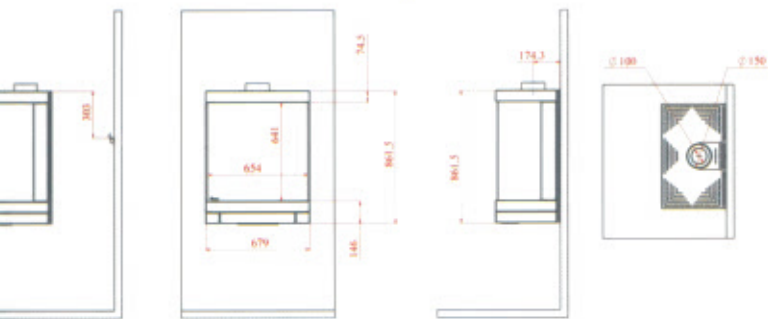

Technical details on page - 20

Medium | Largh | XLargh | XLG | XXL

Technical details on page - 21

(Right or Left corner) Medium | Largh | XLargh | XLG | XXL

Technical details on page - 23

Medium | Largh | XLargh | XLG | XXL

Technical details on page - 26

100 | 80 | 60

Technical details on page - 27

One face | Corner (L / R) | Three face

Sharp

Top Chimney Configuration

Back Chimney Configuration

Top Chimney Configuration