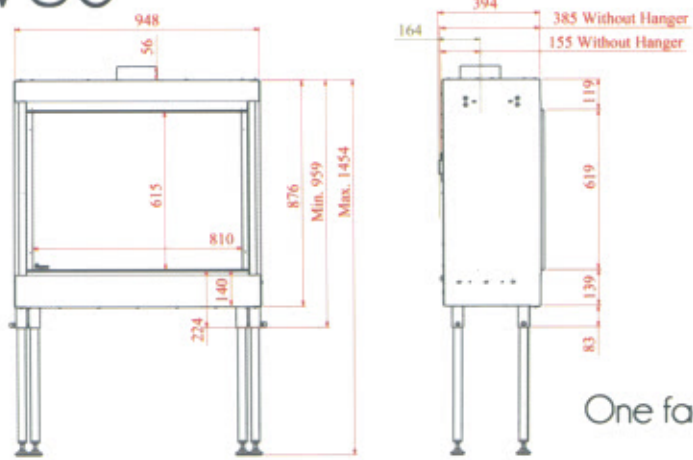

XLG

XXL

NV80

One face

Corner (Right)

Three face

Corner (Left)

	Mercury - XXL	Uranus Left - XXL	Uranus Right - XXL	Meridian - XXL	Geminy - XXL	Eros - XXL	Mercury - XLG	Uranus Left - XLG	Uranus Right - XLG	Meridian - XLG	Geminy - XLG	Eros - XLG	Mercury - XL	Uranus Left - XL	Uranus Right - XL	Meridian - XL	Geminy - XL	Eros - XL
Gas type LPG (G30,G31)	✓	✓	✓	✓	✓	✓	✓	✓	✓	✓	✓	✓	✓	✓	✓	✓	✓	✓
Input KW	19.5	19.5	19.5	19.5	19.5	19.5	16	16	16	16	16	16	12	12	12	12	12	12
Step A	9.8	9.8	9.8	9.8	9.8	9.8	8.0	8.0	8.0	8.0	8.0	8.0	6.0	6.0	6.0	6.0	6.0	6.0
Step B	9.8	9.8	9.8	9.8	9.8	9.8	8.0	8.0	8.0	8.0	8.0	8.0	6.0	6.0	6.0	6.0	6.0	6.0
Natural Gas (G20,G25)	✓	✓	✓	✓	✓	✓	✓	✓	✓	✓	✓	✓	✓	✓	✓	✓	✓	✓
Input KW	17	17	17	17	17	17	17.5	17.5	17.5	17.5	17.5	17.5	10	10	10	10	10	10
Step A	8.5	8.5	8.5	8.5	8.5	8.5	8.8	8.8	8.8	8.8	8.8	8.8	5.0	5.0	5.0	5.0	5.0	5.0
Step B	8.5	8.5	8.5	8.5	8.5	8.5	8.8	8.8	8.8	8.8	8.8	8.8	5.0	5.0	5.0	5.0	5.0	5.0
Energy conversion Efficiency Class (82% +)	A	A	A	A	A	A	A	A	A	A	A	A	A	A	A	A	A	A
Flue Size	130/200						130/200						130/200					
Control	Mertic GV-60						Mertic GV-60						Mertic GV-60					
Wi-Fi control option	✓	✓	✓	✓	✓	✓	✓	✓	✓	✓	✓	✓	✓	✓	✓	✓	✓	✓
Flame Decoration																		
Logs	✓	✓	✓	✓	✓	✓	✓	✓	✓	✓	✓	✓	✓	✓	✓	✓	✓	✓
Pebbles	✓	✓	✓	✓	✓	✓	✓	✓	✓	✓	✓	✓	✓	✓	✓	✓	✓	✓
Basalt	✓	✓	✓	✓	✓	✓	✓	✓	✓	✓	✓	✓	✓	✓	✓	✓	✓	✓
Decorative Glass Surrounding	✓	✓	✓	✓	✓	✓	✓	✓	✓	✓	✓	✓	✓	✓	✓	✓	✓	✓
Decorative stone Surrounding	✗	✗	✗	✗	✗	✗	✗	✗	✗	✗	✗	✗	✗	✗	✗	✗	✗	✗