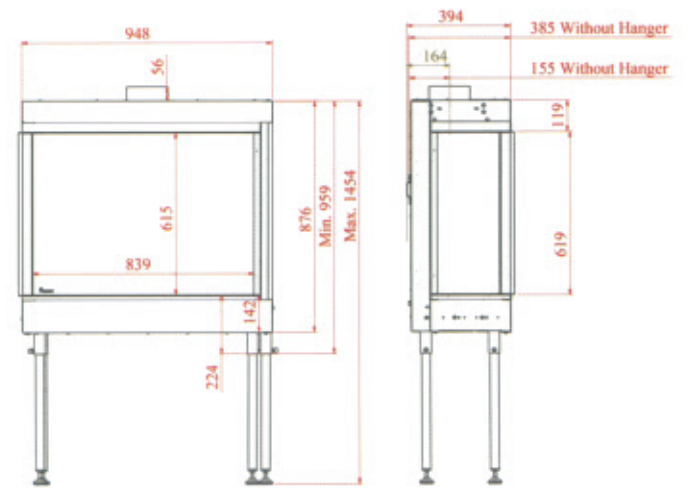

XLG

XXL

NV80

One face

Corner (Right)

Three face

Corner (Left)

	Mercury - XXL	Uranus Left - XXL	Uranus Right - XXL	Meridian - XXL	Geminy - XXL	Eros - XXL	Mercury - XLG	Uranus Left - XLG	Uranus Right - XLG	Meridian - XLG	Geminy - XLG	Eros - XLG	Mercury - XL	Uranus Left - XL	Uranus Right - XL	Meridian - XL	Geminy - XL	Eros - XL
Gas type LPG (G30,G31)	✓	✓	✓	✓	✓	✓	✓	✓	✓	✓	✓	✓	✓	✓	✓	✓	✓	✓
Input KW	19.5	19.5	19.5	19.5	19.5	19.5	16	16	16	16	16	16	12	12	12	12	12	12
Step A	9.8	9.8	9.8	9.8	9.8	9.8	8.0	8.0	8.0	8.0	8.0	8.0	6.0	6.0	6.0	6.0	6.0	6.0
Step B	9.8	9.8	9.8	9.8	9.8	9.8	8.0	8.0	8.0	8.0	8.0	8.0	6.0	6.0	6.0	6.0	6.0	6.0
Natural Gas (G20,G25)	✓	✓	✓	✓	✓	✓	✓	✓	✓	✓	✓	✓	✓	✓	✓	✓	✓	✓
Input KW	17	17	17	17	17	17	17.5	17.5	17.5	17.5	17.5	17.5	10	10	10	10	10	10
Step A	8.5	8.5	8.5	8.5	8.5	8.5	8.8	8.8	8.8	8.8	8.8	8.8	5.0	5.0	5.0	5.0	5.0	5.0
Step B	8.5	8.5	8.5	8.5	8.5	8.5	8.8	8.8	8.8	8.8	8.8	8.8	5.0	5.0	5.0	5.0	5.0	5.0
Energy conversion Efficiency Class (82% +)	A	A	A	A	A	A	A	A	A	A	A	A	A	A	A	A	A	A
Flue Size	130/200						130/200						130/200					
Control	Mertic GV-60						Mertic GV-60						Mertic GV-60					
Wi-Fi control option	✓	✓	✓	✓	✓	✓	✓	✓	✓	✓	✓	✓	✓	✓	✓	✓	✓	✓
Flame Decoration																		
Logs	✓	✓	✓	✓	✓	✓	✓	✓	✓	✓	✓	✓	✓	✓	✓	✓	✓	✓
Pebbles	✓	✓	✓	✓	✓	✓	✓	✓	✓	✓	✓	✓	✓	✓	✓	✓	✓	✓
Basalt	✓	✓	✓	✓	✓	✓	✓	✓	✓	✓	✓	✓	✓	✓	✓	✓	✓	✓
Decorative Glass Surrounding	✓	✓	✓	✓	✓	✓	✓	✓	✓	✓	✓	✓	✓	✓	✓	✓	✓	✓
Decorative stone Surrounding	✗	✗	✗	✗	✗	✗	✗	✗	✗	✗	✗	✗	✗	✗	✗	✗	✗	✗