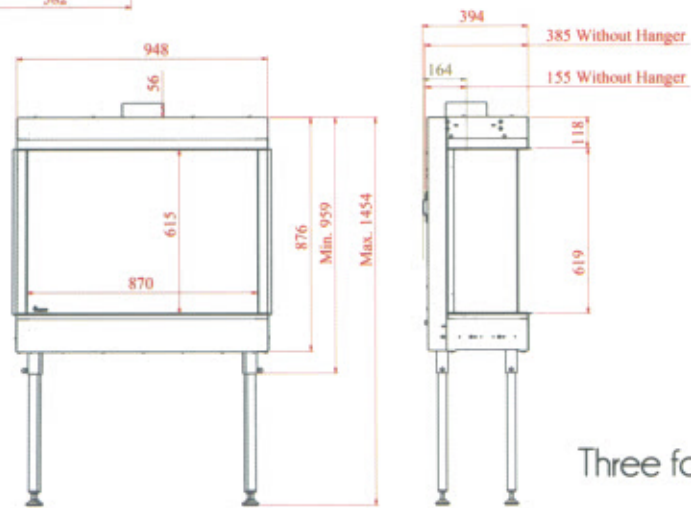

XLG

XXL

NV80

One face

Corner (Right)

Three face

Corner (Left)

	Mercury - XXL	Uranus Left - XXL	Uranus Right - XXL	Meridian - XXL	Geminy - XXL	Eros - XXL	Mercury - XLG	Uranus Left - XLG	Uranus Right - XLG	Meridian - XLG	Geminy - XLG	Eros - XLG	Mercury - XL	Uranus Left - XL	Uranus Right - XL	Meridian - XL	Geminy - XL	Eros - XL
Gas type LPG (G30,G31)	✓	✓	✓	✓	✓	✓	✓	✓	✓	✓	✓	✓	✓	✓	✓	✓	✓	✓
Input KW	19.5	19.5	19.5	19.5	19.5	19.5	16	16	16	16	16	16	12	12	12	12	12	12
Step A	9.8	9.8	9.8	9.8	9.8	9.8	8.0	8.0	8.0	8.0	8.0	8.0	6.0	6.0	6.0	6.0	6.0	6.0
Step B	9.8	9.8	9.8	9.8	9.8	9.8	8.0	8.0	8.0	8.0	8.0	8.0	6.0	6.0	6.0	6.0	6.0	6.0
Natural Gas (G20,G25)	✓	✓	✓	✓	✓	✓	✓	✓	✓	✓	✓	✓	✓	✓	✓	✓	✓	✓
Input KW	17	17	17	17	17	17	17.5	17.5	17.5	17.5	17.5	17.5	10	10	10	10	10	10
Step A	8.5	8.5	8.5	8.5	8.5	8.5	8.8	8.8	8.8	8.8	8.8	8.8	5.0	5.0	5.0	5.0	5.0	5.0
Step B	8.5	8.5	8.5	8.5	8.5	8.5	8.8	8.8	8.8	8.8	8.8	8.8	5.0	5.0	5.0	5.0	5.0	5.0
Energy conversion Efficiency Class (82% +)	A	A	A	A	A	A	A	A	A	A	A	A	A	A	A	A	A	A
Flue Size	130/200						130/200						130/200					
Control	Mertic GV-60						Mertic GV-60						Mertic GV-60					
Wi-Fi control option	✓	✓	✓	✓	✓	✓	✓	✓	✓	✓	✓	✓	✓	✓	✓	✓	✓	✓
Flame Decoration																		
Logs	✓	✓	✓	✓	✓	✓	✓	✓	✓	✓	✓	✓	✓	✓	✓	✓	✓	✓
Pebbles	✓	✓	✓	✓	✓	✓	✓	✓	✓	✓	✓	✓	✓	✓	✓	✓	✓	✓
Basalt	✓	✓	✓	✓	✓	✓	✓	✓	✓	✓	✓	✓	✓	✓	✓	✓	✓	✓
Decorative Glass Surrounding	✓	✓	✓	✓	✓	✓	✓	✓	✓	✓	✓	✓	✓	✓	✓	✓	✓	✓
Decorative stone Surrounding	✗	✗	✗	✗	✗	✗	✗	✗	✗	✗	✗	✗	✗	✗	✗	✗	✗	✗